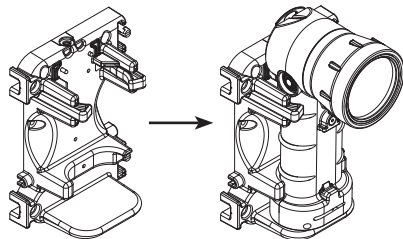

BT BEAM DISTANCE

BT RECHARGEABLE KIT*

Allows the BT2/BT2+ to be recharged (P/N 600-380BT)

Includes Battery Pack, Docking Station and AC Adaptor
*Not compatible with the BT2-IS or Scout Tac

DISTRIBUTED BY: