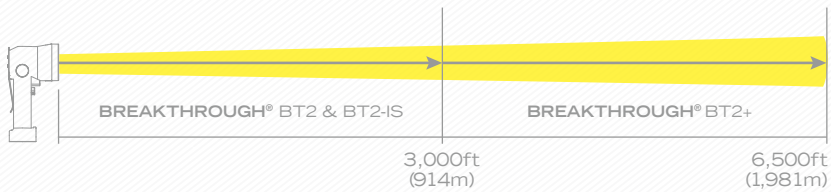

BT BEAM DISTANCE

BT RECHARGEABLE KIT*

Allows the BT2/BT2+ to be recharged (P/N 600-380BT)

Includes Battery Pack, Docking Station and AC Adaptor
*Not compatible with the BT2-IS or Scout Tac

DISTRIBUTED BY:

FOX FURY LIGHTING SOLUTIONS
760.945.4231 | 844.369.3879
OCEANSIDE, CA, USA

FOXFURY.COM

SCOUT TAC

BT2

SCOUT TAC
65 LUMENS

See and be seen on scene

FEATURES

- ❖ True to Life™ LED Technology
- ❖ Removable Comfort Clip enables multi-wear options
- ❖ Available with white, or white & red LEDs
- ❖ Weight: 5.7oz (163g)
- ❖ (3) AA batteries | 12-50 hours

White LEDs (P/N 300-010), White & Red LEDs (P/N 300-004)

BT2
200 LUMENS

The professional search tool

FEATURES

- ❖ Long distance beam
- ❖ Rechargeable option available
- ❖ Available in black or yellow exterior
- ❖ Weight: 20.6oz (585g)
- ❖ (4) AA batteries | 3-8 hours

Black Exterior (P/N 380-BT2-BL, 380-BT2-BLR)
Yellow Exterior (P/N 380-BT2-YE, 380-BT2-YER)

BT2-IS
200 LUMENS

The intrinsically safe search tool

FEATURES

- ❖ Long distance beam
- ❖ Rechargeable option available
- ❖ Hazardous Locations
UL913: Class I, Zone 0, AEx ia IIC T5
IECEX: Ex ia IIC T5 Ga
- ❖ Weight: 19.7oz (558g)
- ❖ (4) AA batteries* | 3-8 hours
*Only use approved batteries