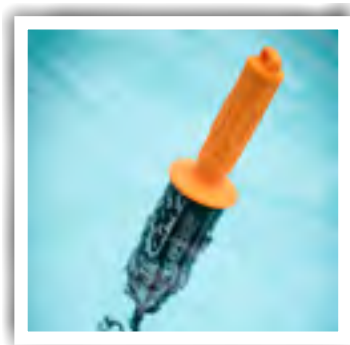

Handle Floats Vertically For Easy Location