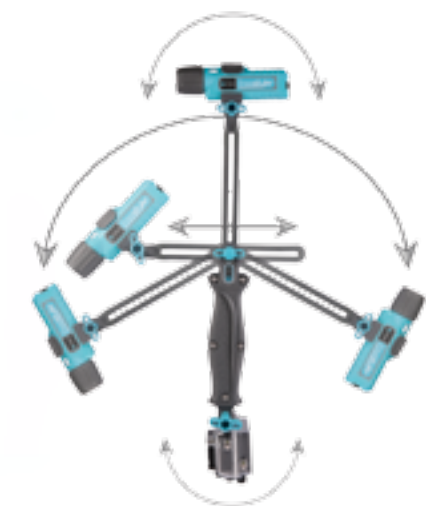

Wing-Nut Style Knobs
Ergonomic Knobs Help Make Tightening Easier

Wrist Lanyard
Adjustable Lanyard Included

Compatible w/ Freestyler & Aqualite Video Lights

SIZE	14.25 in / 36.2 cm (extended) 8.7 in / 22.2 cm (collapsded)
PART #	032705 12861 1- Gray/Blue