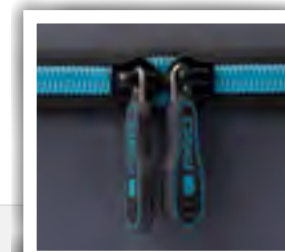

Rugged Zipper Closure

Attachment Point / Handle

Soft Exterior Packs Easily

Rubber Zipper Pulls